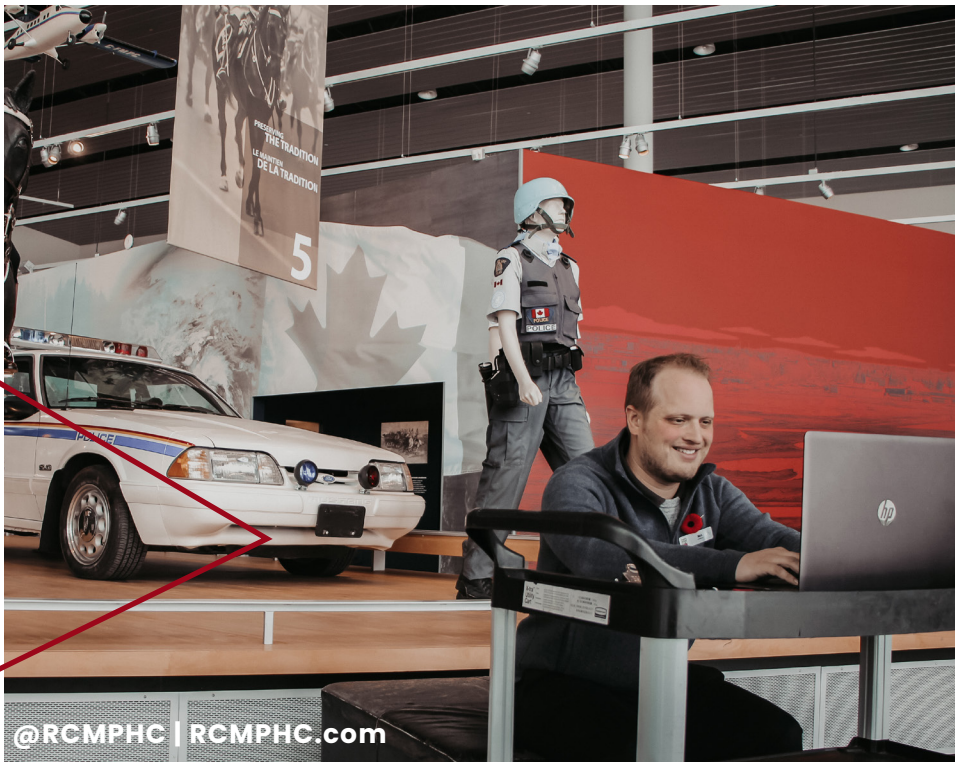

RCMP
HERITAGE
CENTRE

LE CENTRE DU
PATRIMOINE
DE LA GRC

VIRTUAL PROGRAMS

@RCMPHC | RCMPHC.com

To book your classroom or school in one of our programs, contact
mark.veneziano@rcmphc.com